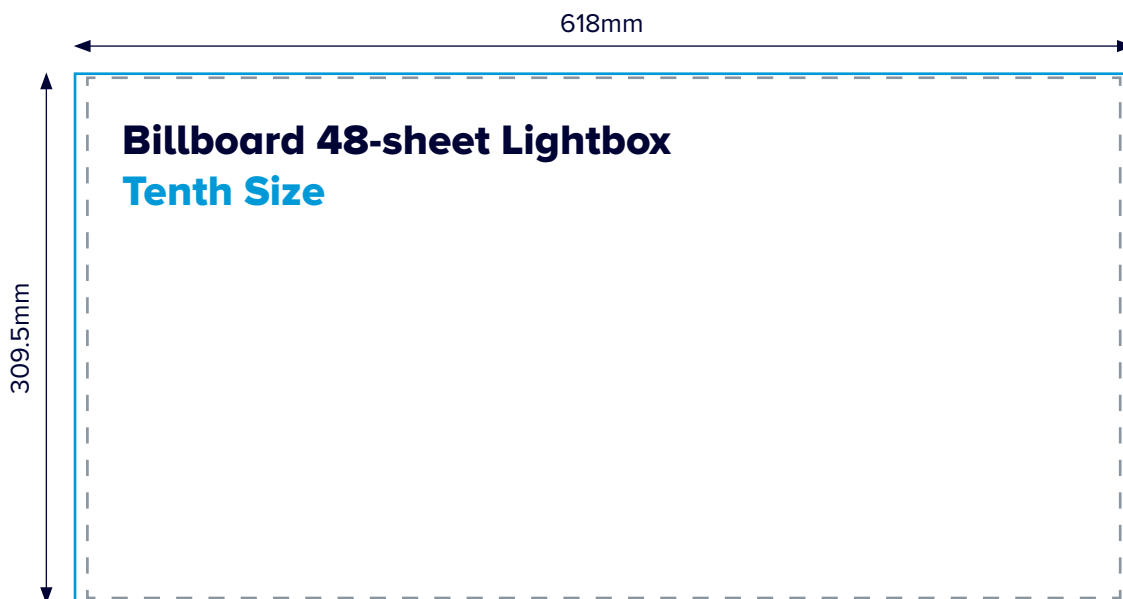

Billboard 48-sheet Lightbox

Technical Specification Guidelines

Supply your own artwork

Print / Bleed Size:	6,180mm x 3,095mm	—————
Visual Size:	6,036mm x 3,048mm	- - - - -
DPI:	300dpi (minimum) / 450dpi (best)	
File Type:	CMYK	
File Format:	High Resolution PDF	
Text Format:	Outlined vectors for upscaling	

Final Size when fabricated: 6,210mm x 3,125mm

These dimension are for your reference only.
Please supply your artwork at 10% of Print Size.

Submitting your artwork

Please contact your sales representative for delivery details.