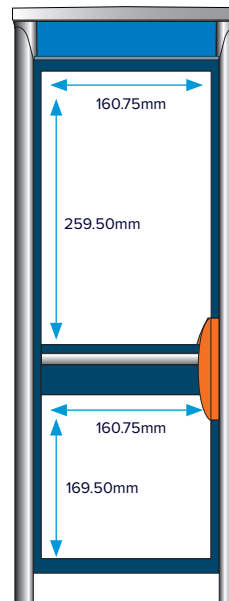

#### Front Door

**Dimensions:**

**Top Panel** 259.50mm x 160.75mm (quarter size)

**Bottom Panel** 169.50mm x 160.75mm (quarter size)

**DPI:** 300dpi (minimum) / 450dpi (best)

**File Type:** CMYK

**File Format:** High Resolution PDF

**Text Format:** Outlined vectors for upscaling

**Full Size:**

**Top Panel** 1,038mm x 643mm

**Bottom Panel** 678mm x 643mm

(These dimension are for your reference only and should not be used for supplying artwork)

#### Side Door

**Dimensions:**

**Top Panel** 265mm x 175mm (quarter size)

**Bottom Panel** 175mm x 175mm (quarter size)

**DPI:** 300dpi (minimum) / 450dpi (best)

**File Type:** CMYK

**File Format:** High Resolution PDF

**Text Format:** Outlined vectors for upscaling

**Full Size:**

**Top Panel** 1,060mm x 700mm

**Bottom Panel** 700mm x 700mm

(These dimension are for your reference only and should not be used for supplying artwork)