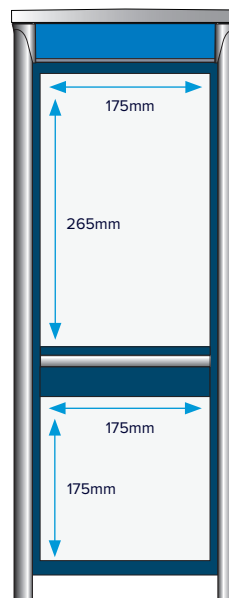

#### Front Door

**Dimensions:**

**Top Panel** 259.50mm x 160.75mm (quarter size)

**Bottom Panel** 169.50mm x 160.75mm (quarter size)

**DPI:** 300dpi (minimum) / 450dpi (best)

**File Type:** CMYK

**File Format:** High Resolution PDF

**Text Format:** Outlined vectors for upscaling

**Full Size:**

**Top Panel** 1,038mm x 643mm

**Bottom Panel** 678mm x 643mm

(These dimension are for your reference only and should not be used for supplying artwork)

#### Side Door

**Dimensions:**

**Top Panel** 265mm x 175mm (quarter size)

**Bottom Panel** 175mm x 175mm (quarter size)

**DPI:** 300dpi (minimum) / 450dpi (best)

**File Type:** CMYK

**File Format:** High Resolution PDF

**Text Format:** Outlined vectors for upscaling

**Full Size:**

**Top Panel** 1,060mm x 700mm

**Bottom Panel** 700mm x 700mm

(These dimension are for your reference only and should not be used for supplying artwork)